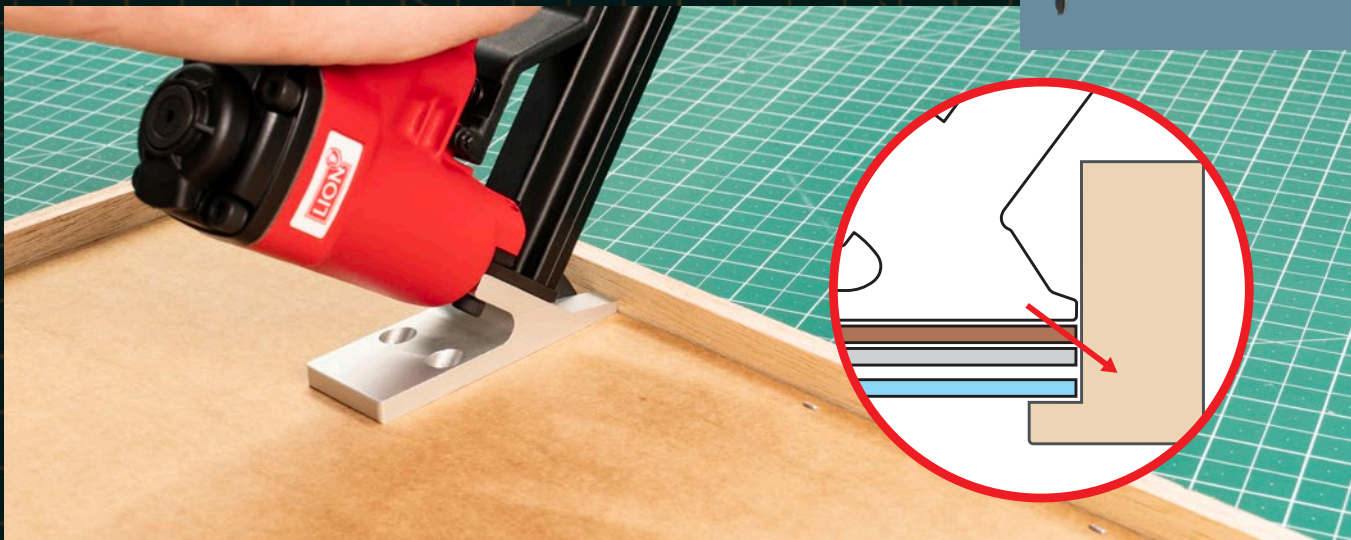

LION Point Drivers and Staplers

LION Narrow Crown Stapler

For fast, permanent frame back fixing

Fires LION 40 Series Staples

10474

NEW

New
Now fires 40, 97 & 4097 Series Staples

12 month warranty and a support service you can trust from LION

Quick Load Magazine
Holds a strip of 100 staples

Comfort Finger Trigger
Reduces hand strain in volume framing environments

Angled Fixing Guide
Ensures consistent 45° insertion of staples and reduces the possibility of hitting glazing

£84.00*
Was £120.00

General Purpose version also available