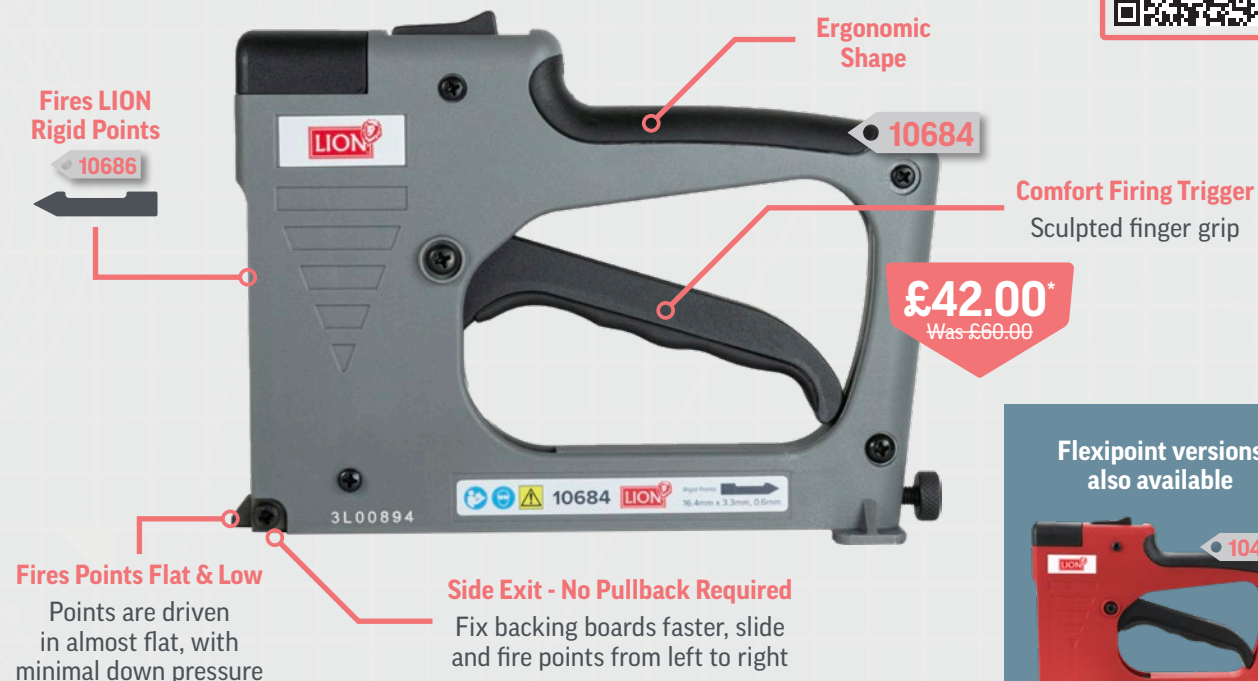

Quick Load Magazine
Holds a strip of 100 staples

Comfort Finger Trigger
Reduces hand strain in volume framing environments

Angled Fixing Guide
Ensures consistent 45° insertion of staples and reduces the possibility of hitting glazing

£84.00*
Was £120.00

General Purpose version also available

LION Manual Rigid Point Driver

Permanently secure frame backs in place with Rigid Points

Flexipoint versions also available

LION Air Rigid Point Driver