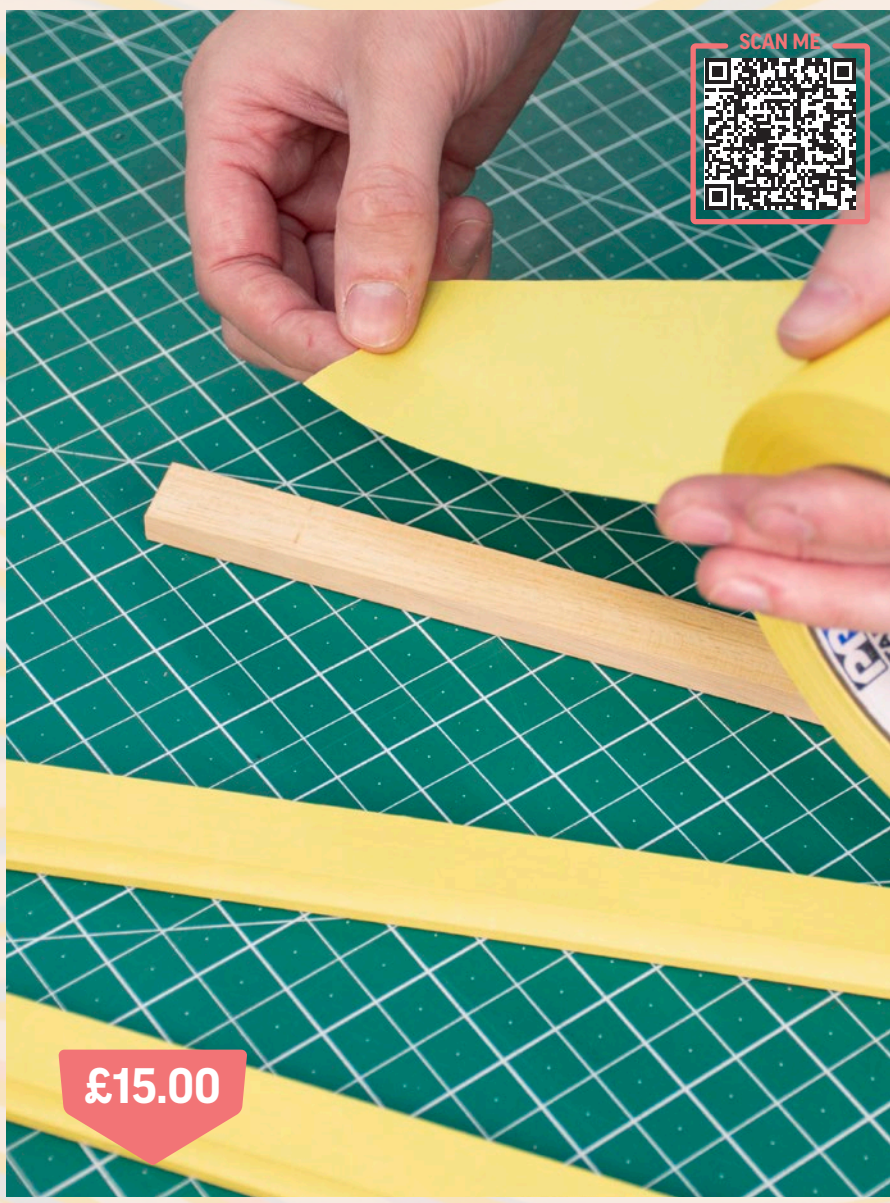

NEW Decorative Tapes from ProTapes

Wrap slips and spacers to add a pop of colour to the frame

Pro 46 Decorative Crepe Paper Tape

Nine subtle colours, ideal for wrapping slips and spacers to match artwork.

Flexible crepe paper tape conforms easily to the edge of the profile.

Rubber-based adhesive bonds well to most smooth surfaces.

48mm x 55m rolls

10771

10769

10772

10770

10774

10773

10767

10768

10775

£15.00