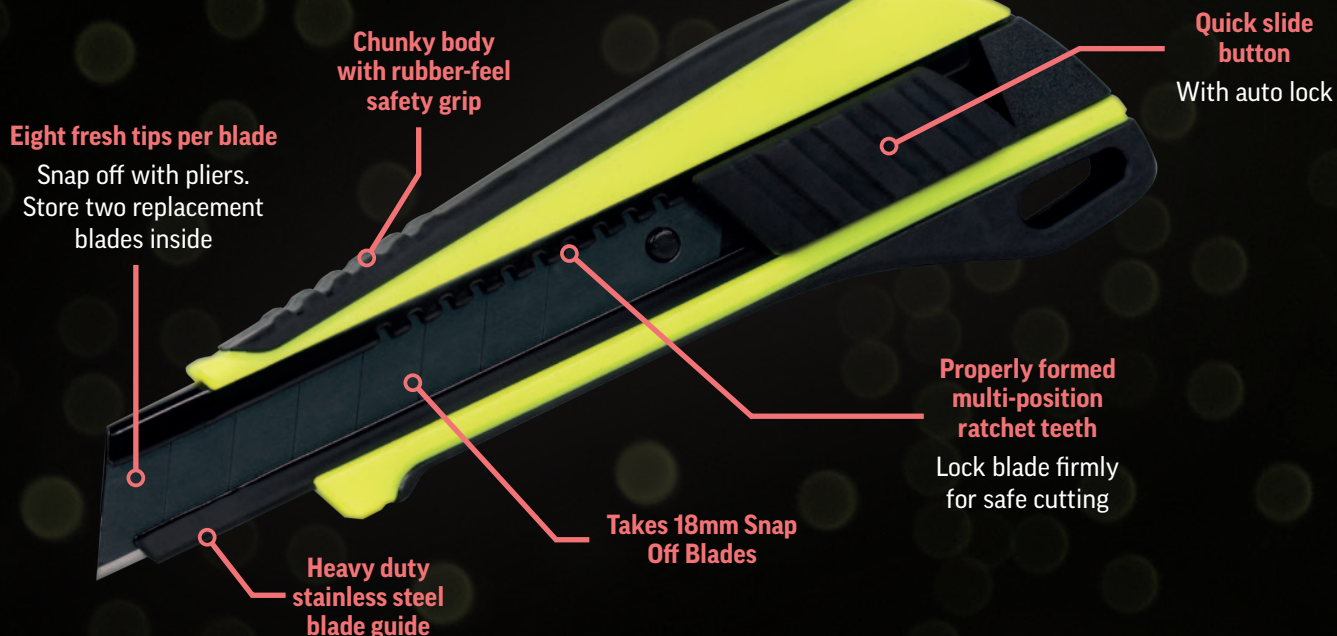

10755

Heavy Duty Utility Blade Knife

Cut backing and mount board with ease

SCAN ME

10754

Heavy Duty Snap-Off Blade Knife

Cut paper and mount board with ease

£11.75