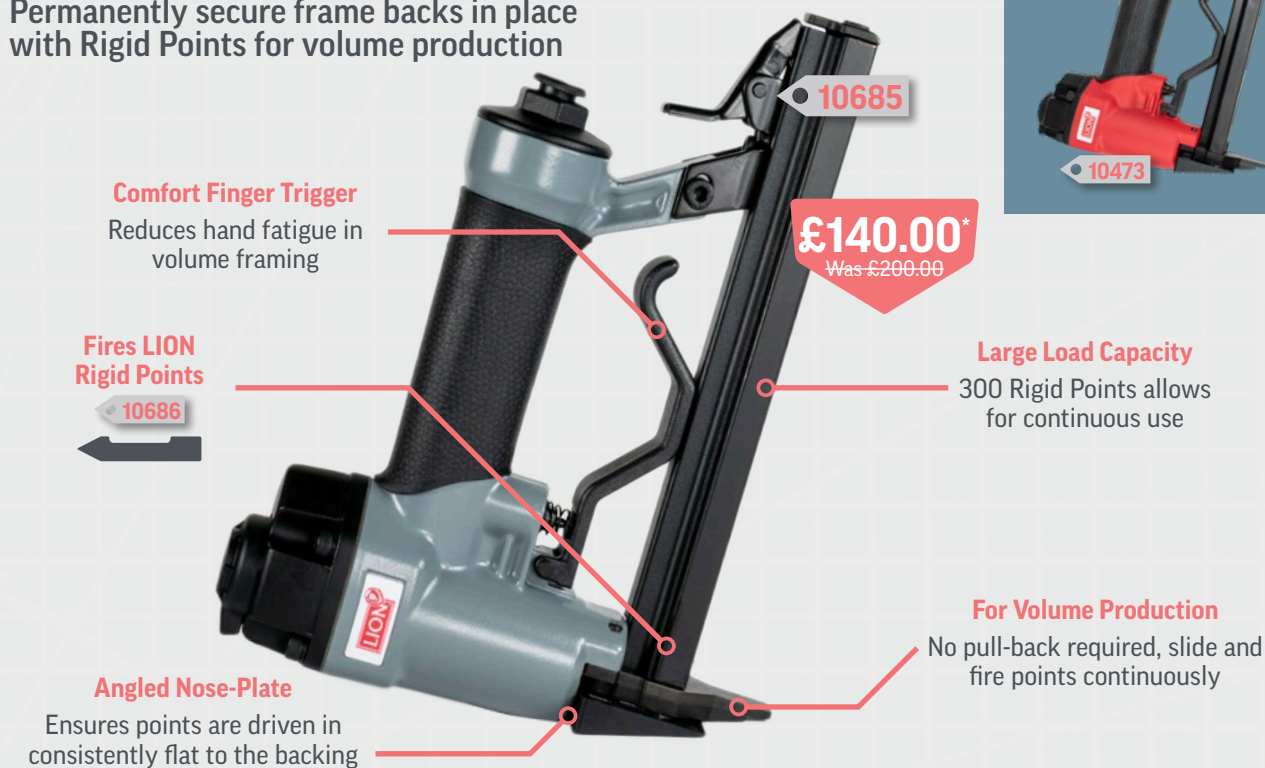

LION Air Rigid Point Driver

Permanently secure frame backs in place with Rigid Points for volume production

*30% off all LION Point Drivers & Staplers until 31/12/24.
Use code **THIRTYOFF**