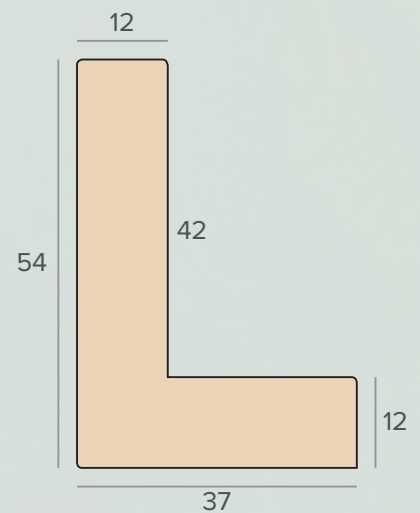

L3548
Oak Veneer

L3549
Walnut Veneer

Length
£10.25_m

Chop
£17.88_m

Jackson L

- Moulding that's a work of art - flicks and splatters of paint built up in multiple layers and finished with a deep gloss lacquer
- Hand made in small batches so expect some variation
- Timber: Finger Jointed Pine
- Made in Italy