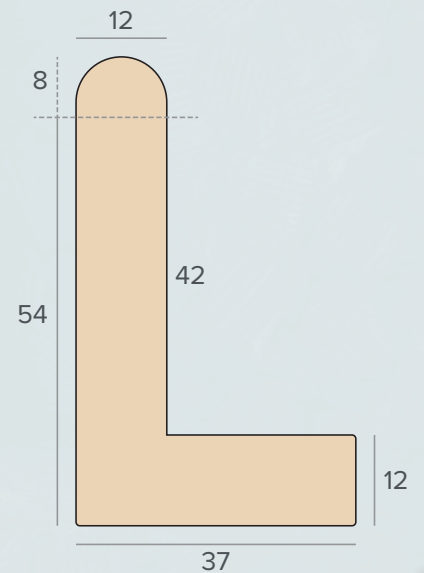

Length
£7.00_m

Chop
£13.00_m

Bare Wood

L3541
Bare Wood
Ayous

Length
£12.00_m

Chop
£20.50_m

L3546
Oak Veneer

L3547
Walnut Veneer

Hockey L

Length
£7.75_m

Chop
£14.13_m

L3537
White

L3538
Limewash

L3539
Taupe

L3540
Olive

L3536
Black